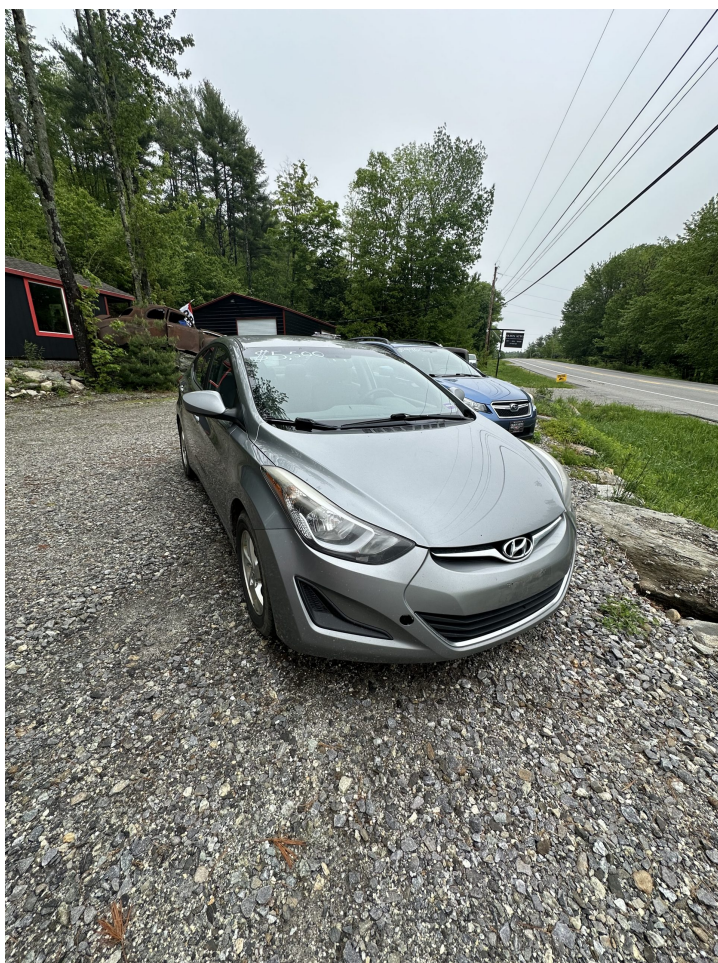

Call: (207) 549-0116

2014 HYUNDAI ELANTRA LIMITED

\$0

357 ROCKLAND RD
JEFFERSON ME,04348

[Scan QR Code or Click Here](#)

VIN: KMHDH4AEXEU191255

STK#: 1255T

EXTERIOR COLOR: GREY

DRIVETRAIN: FWD

TRIM: LIMITED

CONDITION: USED

MPG HIGHWAY: 38

COLOR: GREY

MILEAGE: 182395

INTERIOR COLOR: GREY

TRANSMISSION: AUTOMATIC